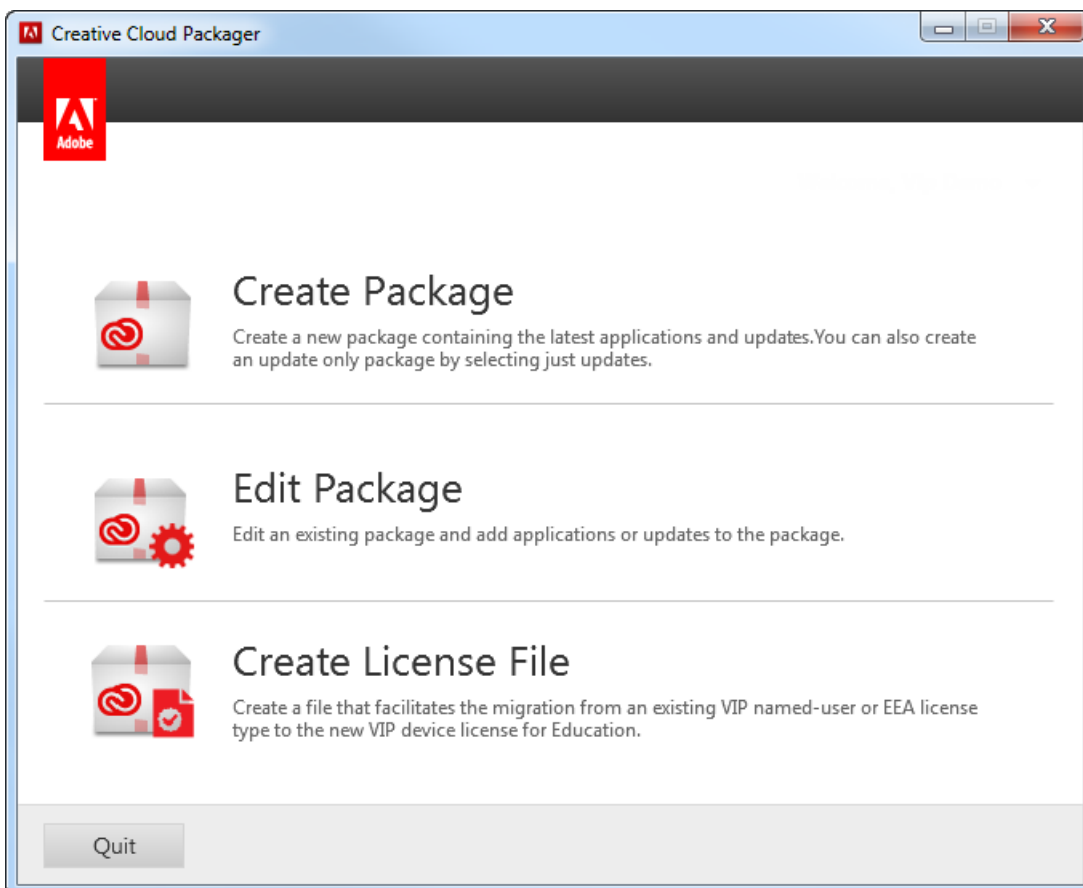

Installation

After downloading, double-click the install file on your computer (CCPLauncher.dmg for Mac OS; CCPLauncher.exe for Win) and follow the prompts:

Recast

Recast

Creative Cloud Packager

Package Details

Package name: Adobe Creative Cloud x86

Save to: d:\Adobe Creative Cloud x86

Select Organization: Adobe Systems Demo

32-bit/64-bit: 32-bit Package

License type: Named License

Package configurations: Default settings [\(Change\)](#)