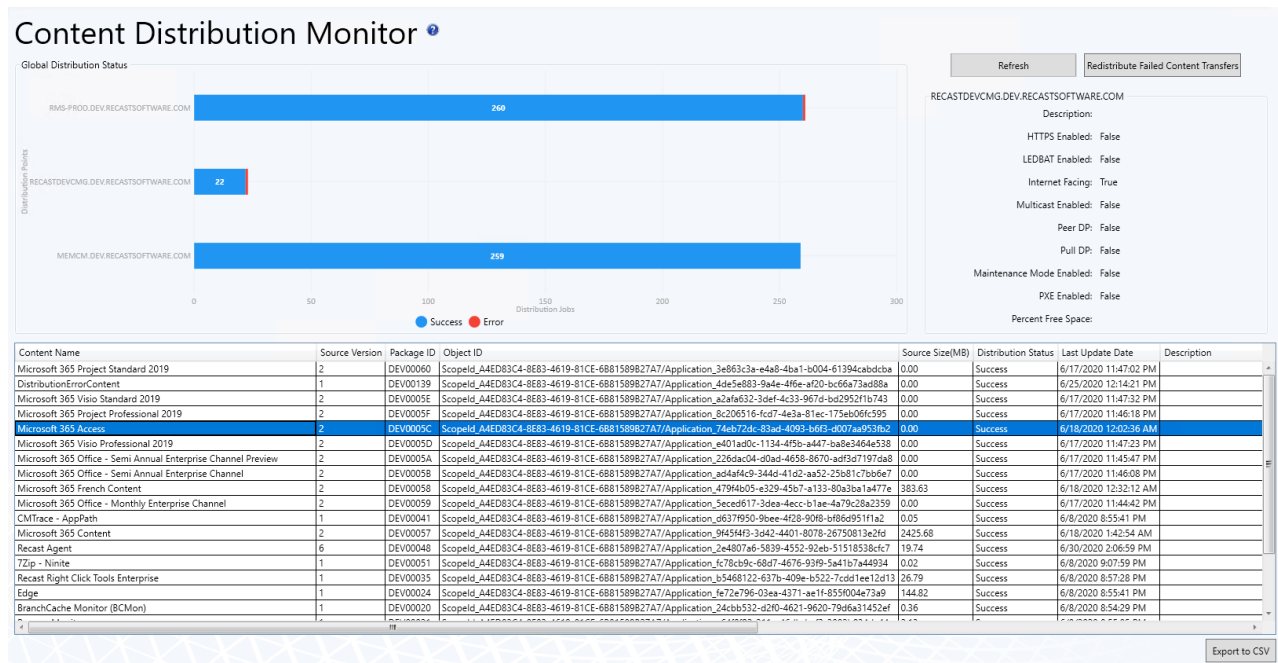

Content Distribution Monitor Dashboard

Last Modified on 07.05.24

The **Content Distribution Monitor** dashboard provides valuable information about your Distribution Point and assists in the management of content in your environment. This dashboard pulls information from your ConfigMgr database.

To view the dashboard in your Configuration Manager console, expand the **Recast Software** node in the navigation panel and select **Right Click Tools > Content Distribution Monitor**.

For a video walkthrough, see [Content Distribution Monitor](#) on the Recast Software YouTube channel.

Content Distribution Monitor Charts

Global Distribution Status: Displays individual distribution points in your environment, as well as their distribution status. Successful, Error, and In Progress distributions are shown.

The section to the right of the chart displays information for the distribution point selected on the left. You can also **Refresh** the information to show any changes, and **Redistribute Failed Content Transfers** for the distribution point.